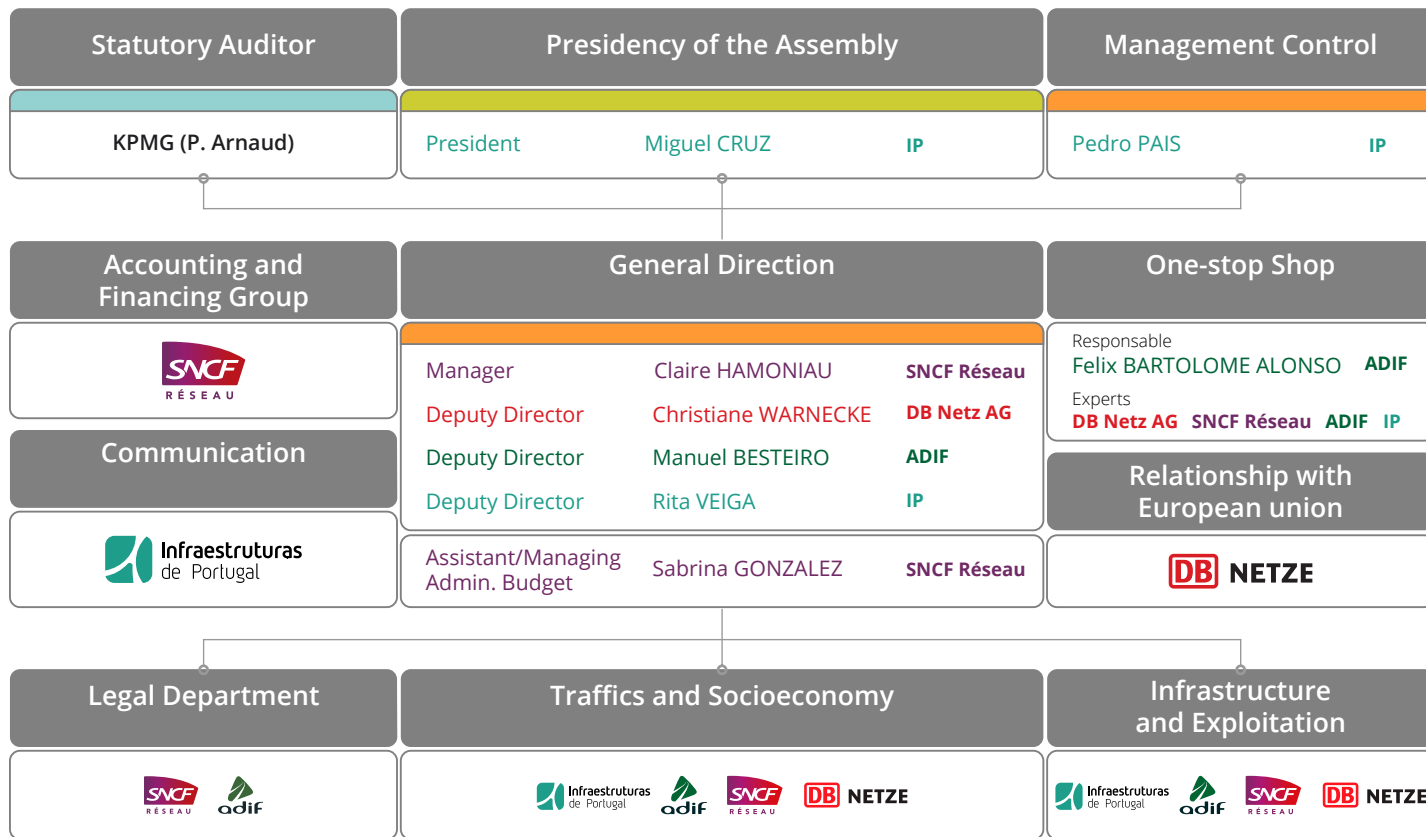

ATLANTIC CORRIDOR FLOW CHART

LEGEND

HEADQUARTERS
Paris

OSS Corridor
Madrid

DB Netz AG representative
SNCF Réseau representative
ADIF representative
IP representative
External representative

- Person designated in the statues of the European Economic Interest Group EEIG-CFM4
- Person appointed by the Assembly upon proposal of the members
- Person appointed by the Assembly upon proposal of the Manager
- Persons acting on behalf of the European Economic Interest Group EEIG-CFM4