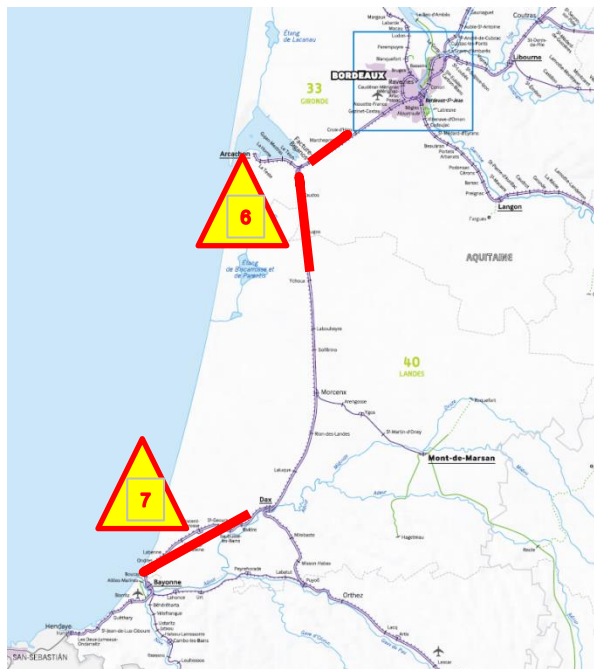

CHA22_0022653 Rémillly - Faulquemont rereiling + ballast opérations with speed restriction = possible delayed or retimed southbound day path

CHA21_0020757 Onville - Novéant - Metz rereiling + ballast opérations with speed restriction = possible delayed or retimed southbound day path

impact Day Atlantic Corridor path
 impact Night Atlantic Corridor path

2023	Dec 2022	January 2023	February	March	April	May	June	July	August	September	October	November	Dec 23
week	50 51 52	1 2 3 4	5 6 7 8	9 10 11 12 13	14 15 16 17	18 19 20 21	22 23 24 25 26	27 28 29 30	31 32 33 34 35	36 37 38 39	40 41 42 43 44	45 46 47 48	49

CHA23_0022400 Bar Le Duc rereiling + ballast + point opérations with speed restriction = possible delayed Nothbound day path

CHA23_0024792 Epernay - Chalon en Champagne overhead catenary

CHA23_0025629 Mezy rereiling + ballast + point opérations with speed restriction = possible delayed northbound day path