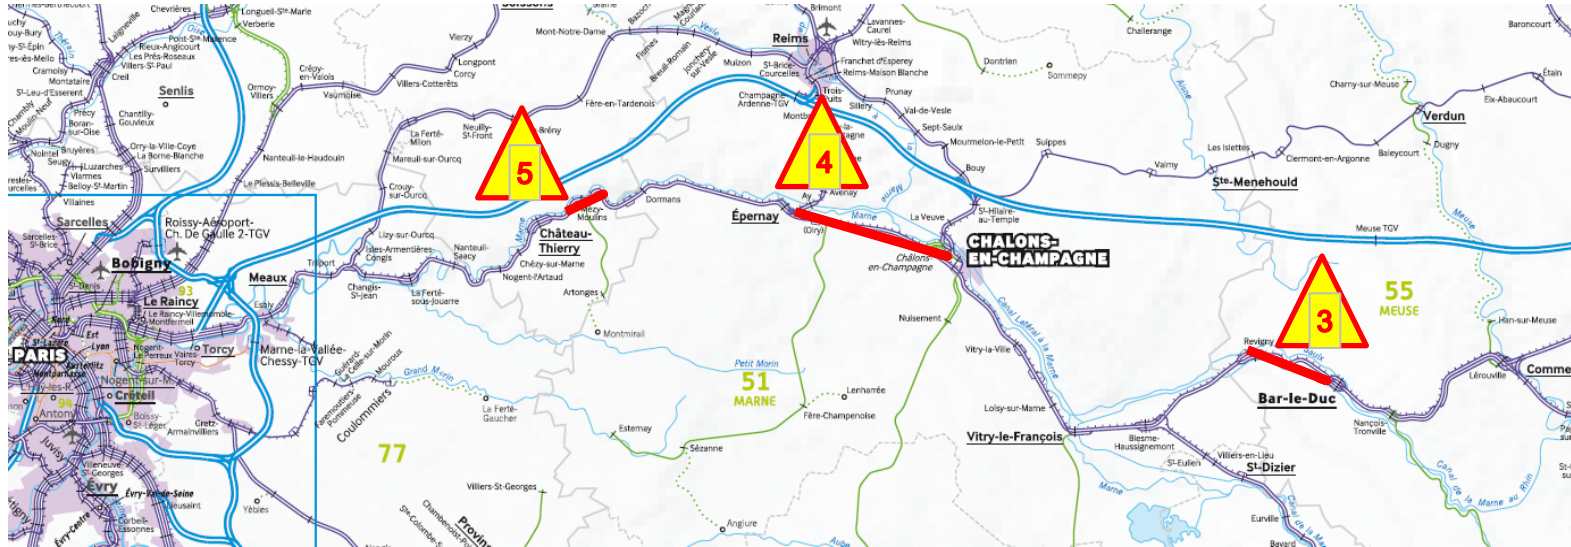

RAIL FREIGHT CORRIDOR ATLANTIC

2023

FRENCH NETWORK MAIN ENGINEERING WORKS

(First trend, for main operations)

2023	Dec 2022			January 2023				February				March				April				May				June				July				August				September				October				November				Dec 23				
week	50	51	52	1	2	3	4	5	6	7	8	9	10	11	12	13	14	15	16	17	18	19	20	21	22	23	24	25	26	27	28	29	30	31	32	33	34	35	36	37	38	39	40	41	42	43	44	45	46	47	48	49

CHA22_0022653 Rémillly - Faulquemont rereiling + ballast opérations with speed restriction = possible delayed or retimed southbound day path

CHA21_0020757 Onville - Novéant - Metz rereiling + ballast opérations with speed restriction = possible delayed or retimed southbound day path

impact Day Atlantic Corridor path
 impact Night Atlantic Corridor path

2023	Dec 2022	January 2023	February	March	April	May	June	July	August	September	October	November	Dec 23
week	50 51 52	1 2 3 4	5 6 7 8	9 10 11 12 13	14 15 16 17	18 19 20 21	22 23 24 25 26	27 28 29 30	31 32 33 34 35	36 37 38 39	40 41 42 43 44	45 46 47 48	49

CHA23_0022400 Bar Le Duc rereiling + ballast + point opérations with speed restriction = possible delayed Nothbound day path

CHA23_0024792 Epernay - Chalon en Champagne overhead catenary

CHA23_0025629 Mezy rereiling + ballast + point opérations with speed restriction = possible delayed northbound day path