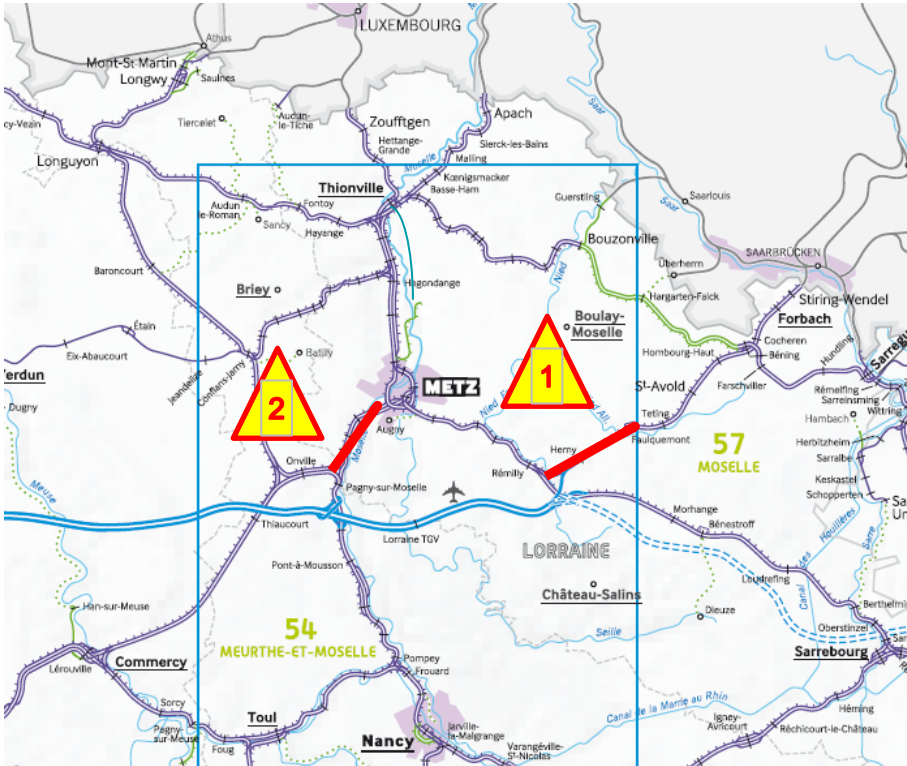

RAIL FREIGHT CORRIDOR ATLANTIC

2023

FRENCH NETWORK MAIN ENGINEERING WORKS

(First trend, for main operations)

2023	Dec 2022			January 2023				February				March				April				May				June				July				August				September				October				November				Dec 23				
week	50	51	52	1	2	3	4	5	6	7	8	9	10	11	12	13	14	15	16	17	18	19	20	21	22	23	24	25	26	27	28	29	30	31	32	33	34	35	36	37	38	39	40	41	42	43	44	45	46	47	48	49

CHA22_0022653 Rémillly - Faulquemont rereiling + ballast opérations with speed restriction = possible delayed or retimed southbound day path

CHA21_0020757 Onville - Novéant - Metz rereiling + ballast opérations with speed restriction = possible delayed or retimed southbound day path

impact Day Atlantic Corridor path
 impact Night Atlantic Corridor path

2023	Dec 2022	January 2023	February	March	April	May	June	July	August	September	October	November	Dec 23
week	50 51 52	1 2 3 4	5 6 7 8	9 10 11 12 13	14 15 16 17	18 19 20 21	22 23 24 25 26	27 28 29 30	31 32 33 34 35	36 37 38 39	40 41 42 43 44	45 46 47 48	49

Nota : extended transit time / retimed path could punctually affect Bayonne Mouguerre schedule site for delivery